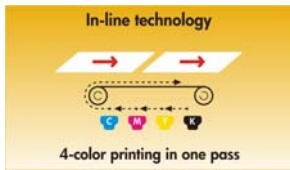

Count on HP technology to help your printer and your business run smoothly.

Ease of use

Go with the printer that makes your job simple. The HP Color LaserJet CP1215 Printer includes a long-life transfer belt and fuser, which will last the expected life of the printer with normal use. What does this mean for you? The elimination of service calls and substantial cost savings on parts that other manufacturers require you to replace. In-line printing technology in this printer helps ensure reliable, consistent, and hassle-free printing.

With legendary HP reliability and no-hassle maintenance, color laser printing has never been so easy! Original HP cartridges are preinstalled when the printer arrives and a handy front-access door makes replacement a snap.⁵

Time-saving features

Avoid interruptions and increase productivity with proactive printer management. HP ToolboxFX provides easy access to printer settings, status information, the user guide, and self-help and troubleshooting tips.

Save time with easy-to-manage supplies. Intelligence built into the print cartridges helps ensure you never run out of toner, by alerting you when supplies are low. Shop anytime with a desktop icon that links to HP SureSupply, where you'll see a list of cartridges that work with your printer.⁶