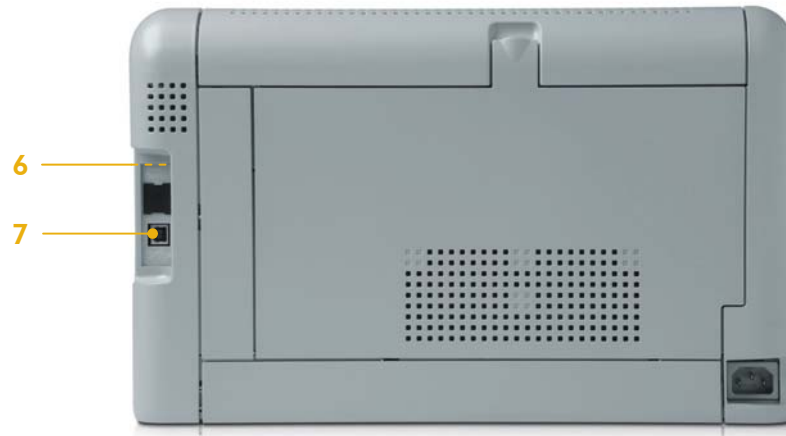

HP Color LaserJet CP1215 Printer

1. 1 Ultra-compact, visually appealing design fits almost anywhere
2. 2 125-sheet face-down output bin
3. 3 Simplified control panel with 9 LED indicators
4. 4 One-door access to the four individual, easy-to-install print cartridges
5. 5 150-sheet multipurpose input tray
6. 6 16 MB of printing memory and a powerful 264 MHz processor perform complex tasks quickly
7. 7 Hi-Speed USB 2.0 port for simple connectivity

ColorSphere
HP TONERS

Rear view