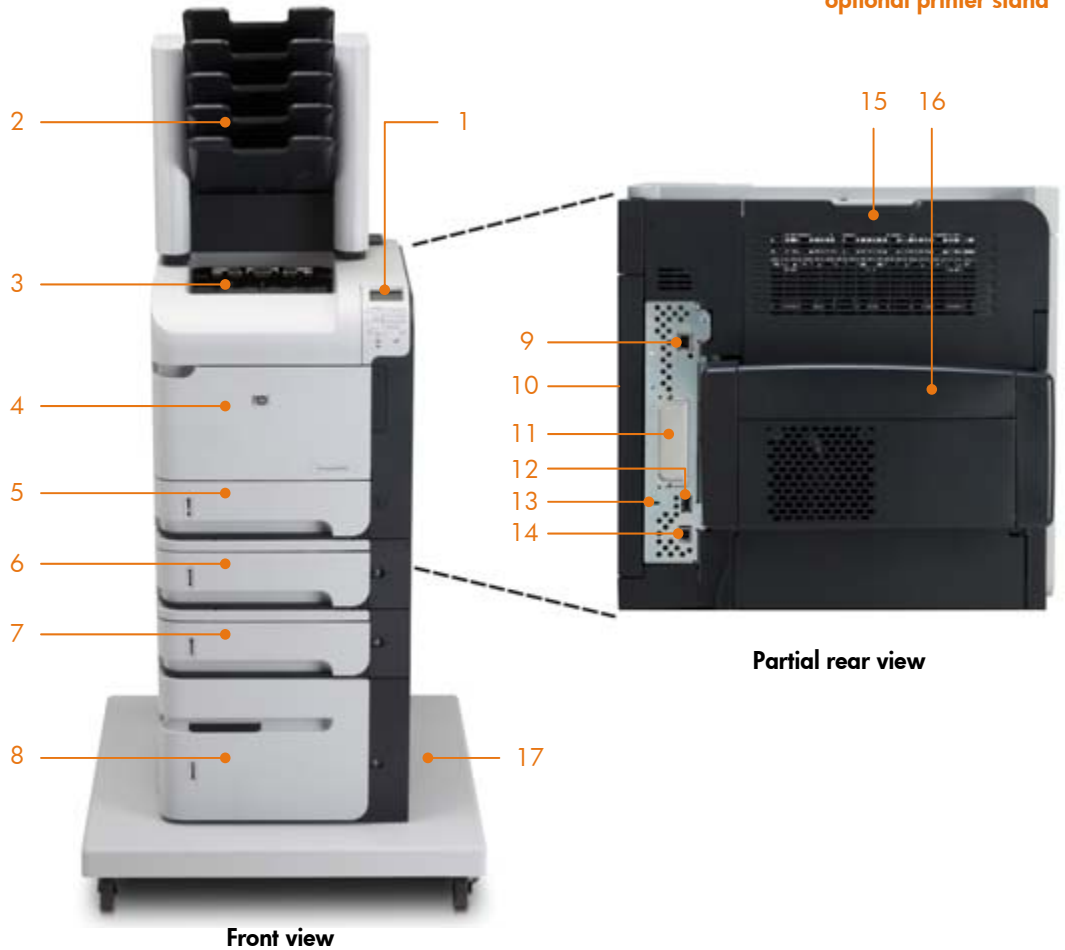

HP LaserJet P4515 Printer series

1. 1 Control panel simultaneously displays up to four lines of text and animated graphics and features a built-in 10-key pad
2. 2 Optional 500-sheet 5-bin mailbox with sorting capability
3. 3 500-sheet top output bin
4. 4 Adjustable 100-sheet multipurpose input tray 1 for special media
5. 5 500-sheet input tray 2
6. 6 500-sheet input tray 3
7. 7 Optional 500-sheet input tray 4
8. 8 Optional 1,500-sheet high capacity input tray
9. 9 HP Jetdirect Gigabit Ethernet embedded print server with IPSec
10. 10 A powerful 540 MHz processor and 128 MB of standard printing memory, expandable up to 640 MB
11. 11 EIO expansion slot supports an optional parallel card, hard disk, or Jetdirect print server
12. 12 One external and two internal Host USB 2.0-like ports for third-party connections
13. 13 Security lock slot
14. 14 Hi-Speed USB 2.0 port provides simple connections for direct printing
15. 15 100-sheet rear output bin
16. 16 Duplexer for automatic two-sided printing
17. 17 Optional printer stand enables printer mobility

HP LaserJet P4515x Printer shown with optional 500-sheet 5-bin mailbox, 500-sheet input tray 4, optional 1,500-sheet high capacity input tray, and optional printer stand