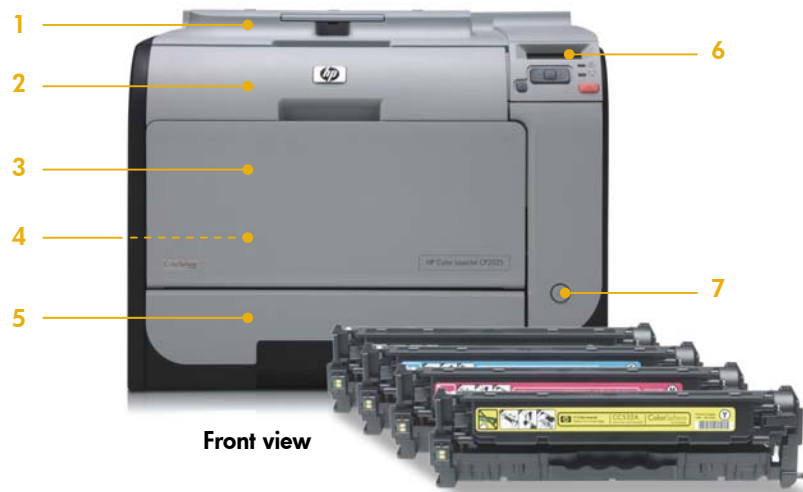

HP Color LaserJet CP2025 Printer series

1. 1 150-sheet output bin
2. 2 One-door access to the four individual easy-to-replace print cartridges
3. 3 50-sheet multipurpose tray
4. 4 Built-in automatic two-sided printing
5. 5 250-sheet input tray
6. 6 2-line, 16-character backlit display provides instant device and supplies information
7. 7 Power button
8. 8 Built-in Ethernet/Fast Ethernet networking
9. 9 Hi-Speed USB 2.0 port
10. 10 128 MB of printing memory (expandable to 384 MB) and a powerful 540 MHz processor
11. 11 Side DIMM door for adding additional memory

HP Color LaserJet CP2025dn Printer shown. CP2025x model, with additional 250-sheet input tray 3, shown in "Series at a glance" table below.

Front view