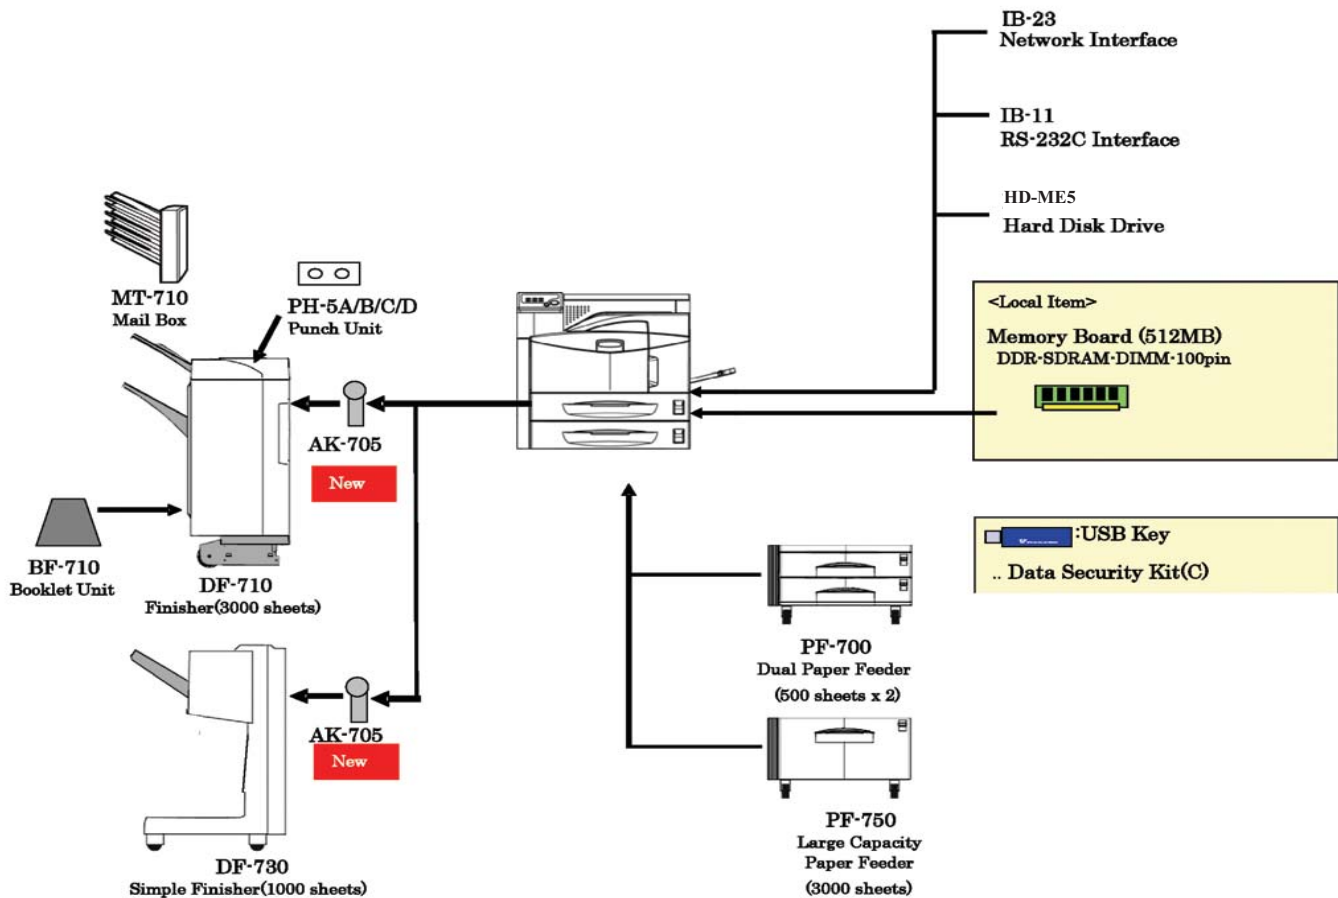

Product Configuration

Option	Description	Item Code	Related Option/Notes
PF-700	500 x 2 Universal Paper Drawers	1203J42US0	
PF-750	3,000 Sheet Letter Deck	1205H02US0	
DF-710	3,000 Sheet Multi Finisher	1203JY0UN0	
DF-730	1,000 Sheet Simple Finisher	1205H10UN0	
AK-705	Attachment Kit	1703JY0U20	DF-710; DF-730
BF-710	Booklet Folder	1203J10UN0	DF-710
PH-5A	2/3 Hole Punch Kit	1203KA2US0	DF-710
MT-710	7 Bin Mailbox	1203J20UN0	DF-710
Data Security Kit (C)	HDD Overwrite and Encryption Kit	1503KP0UN0	
IB-23	Secure NIC	1503K00000	
IB-11	RS-232C Serial Interface	1503HS0UN0	
HD-ME5	40GB HDD	855D200101